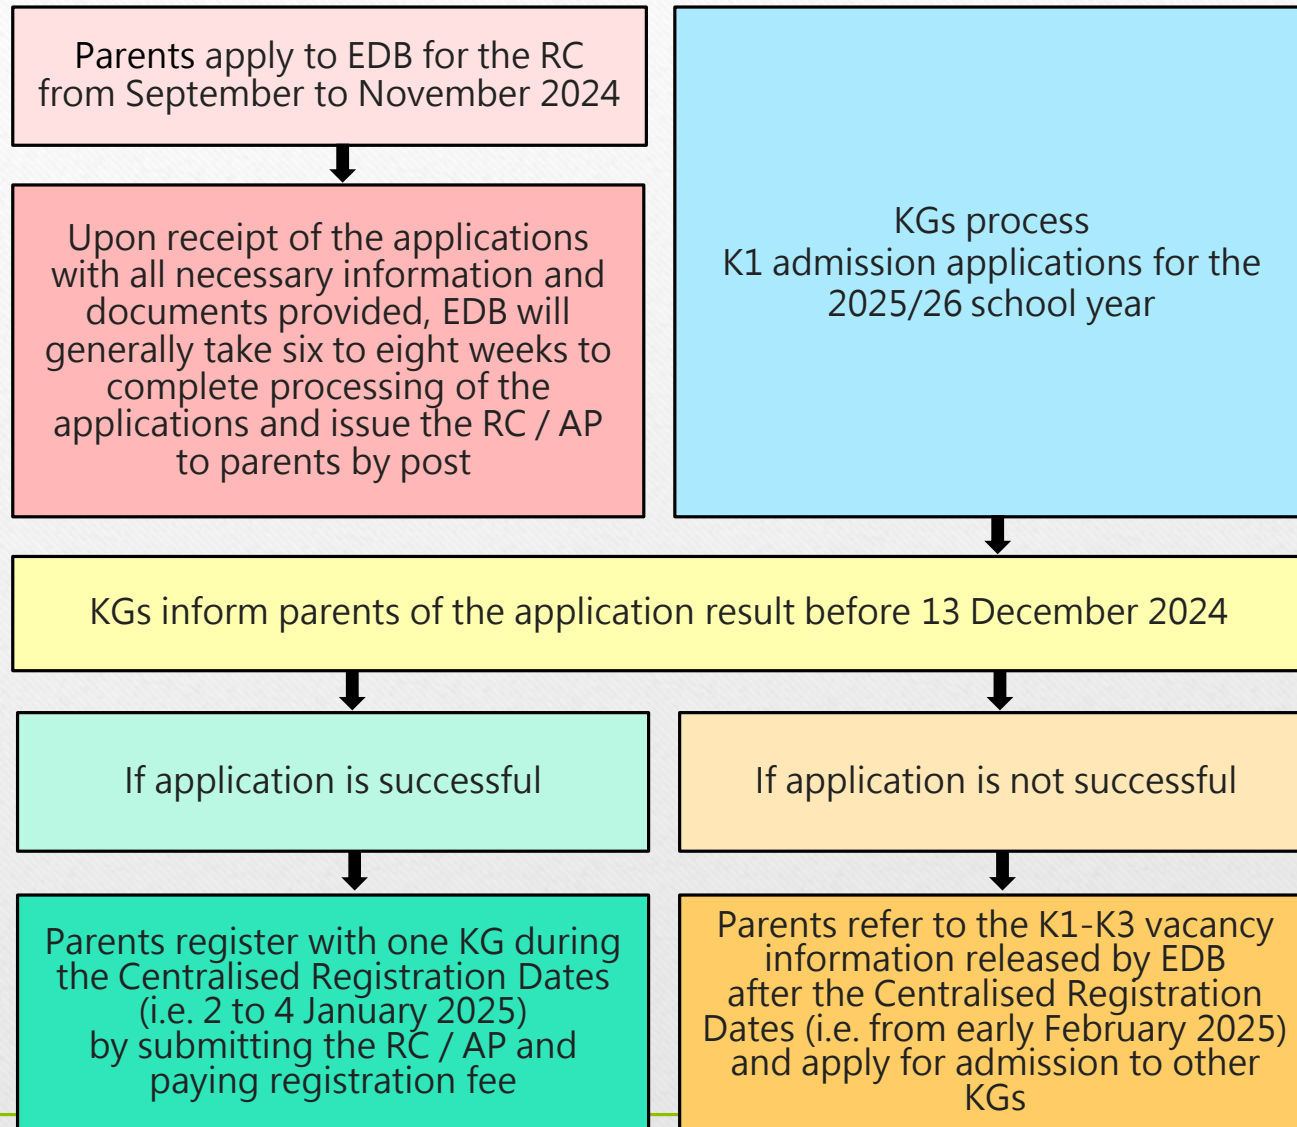

2025/26 K1 Admission Arrangements Flowchart